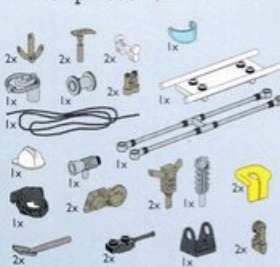

L. #5314 RES-Q Equipment
31 pieces. $2.99

Q. #4805 Ninja Knights Ages 6-12. 26 pieces. $5.99 **CLUB**

H. #5037 Electric Plates
9 pieces. $5.99

M. #5394 Horses and Saddles
12 pieces. $3.99